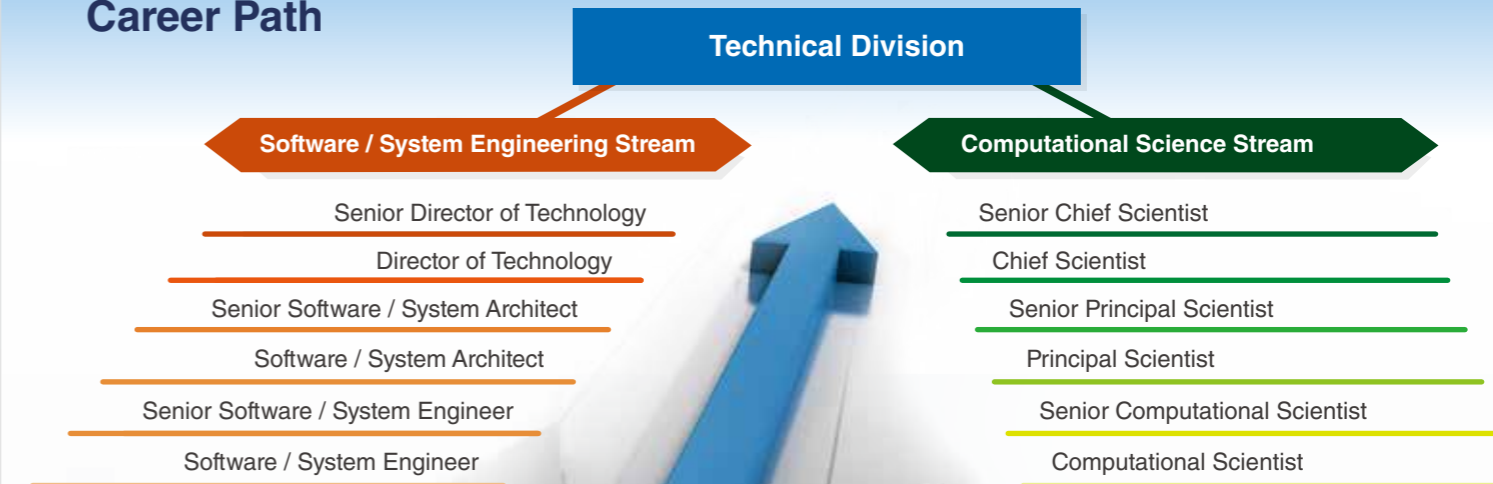

**Emprise Chan**  
Software Architect  
Joined us in 2013

MPhil in Computer Science, HKUST;  
BSc in Computer Science & Mathematics, HKUST

“Clustertech allows me to get involved with projects that interest me most. Being exposed to projects for a variety of fields, including retail, news, and law, has **greatly broadened my horizons.** Experienced colleagues are helpful in quickly improving my AI-related skills.”

## Career Path